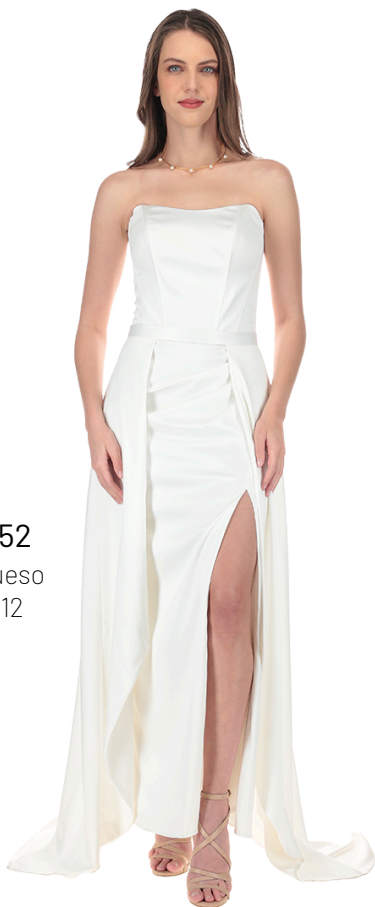

**Mod.9220**  
Color: Hueso  
Talla: 4-6

50 • Mod. 9606  
Colores: Hueso  
Tallas: 6-14

51 • Mod. 9609  
Colores: Blanco  
Tallas: 4-12

**Mod.9325**  
Color: Hueso  
Talla: 6 - 8

**Mod.9146**  
Color: Blanco  
Talla: 2

**Mod.9319**  
Color: Blanco  
Talla: 4 - 10

**Mod.9233**  
Color: Hueso  
Talla: 4

**Mod.9398**  
Color: Hueso  
Talla: 4 - 14

**Mod.9331**  
Color: Blanco  
Talla: 4 - 12

**Mod.9352**  
Color: Hueso  
Talla: 8 - 12

**Mod.9330**  
Color: Hueso  
Talla: 6 - 14

52 • Mod.9603  
Colores: Hueso  
Tallas: 6-14

53 • Mod. 9621  
Colores: Blanco  
Tallas: 6-14

54 • Mod.9607  
Colores: Hueso  
Tallas: 6-14

A woman with long brown hair, wearing a white lace halter-neck dress and gold earrings, is leaning against a dark stone wall. She is looking towards the camera with a slight smile. The background is dark and textured.